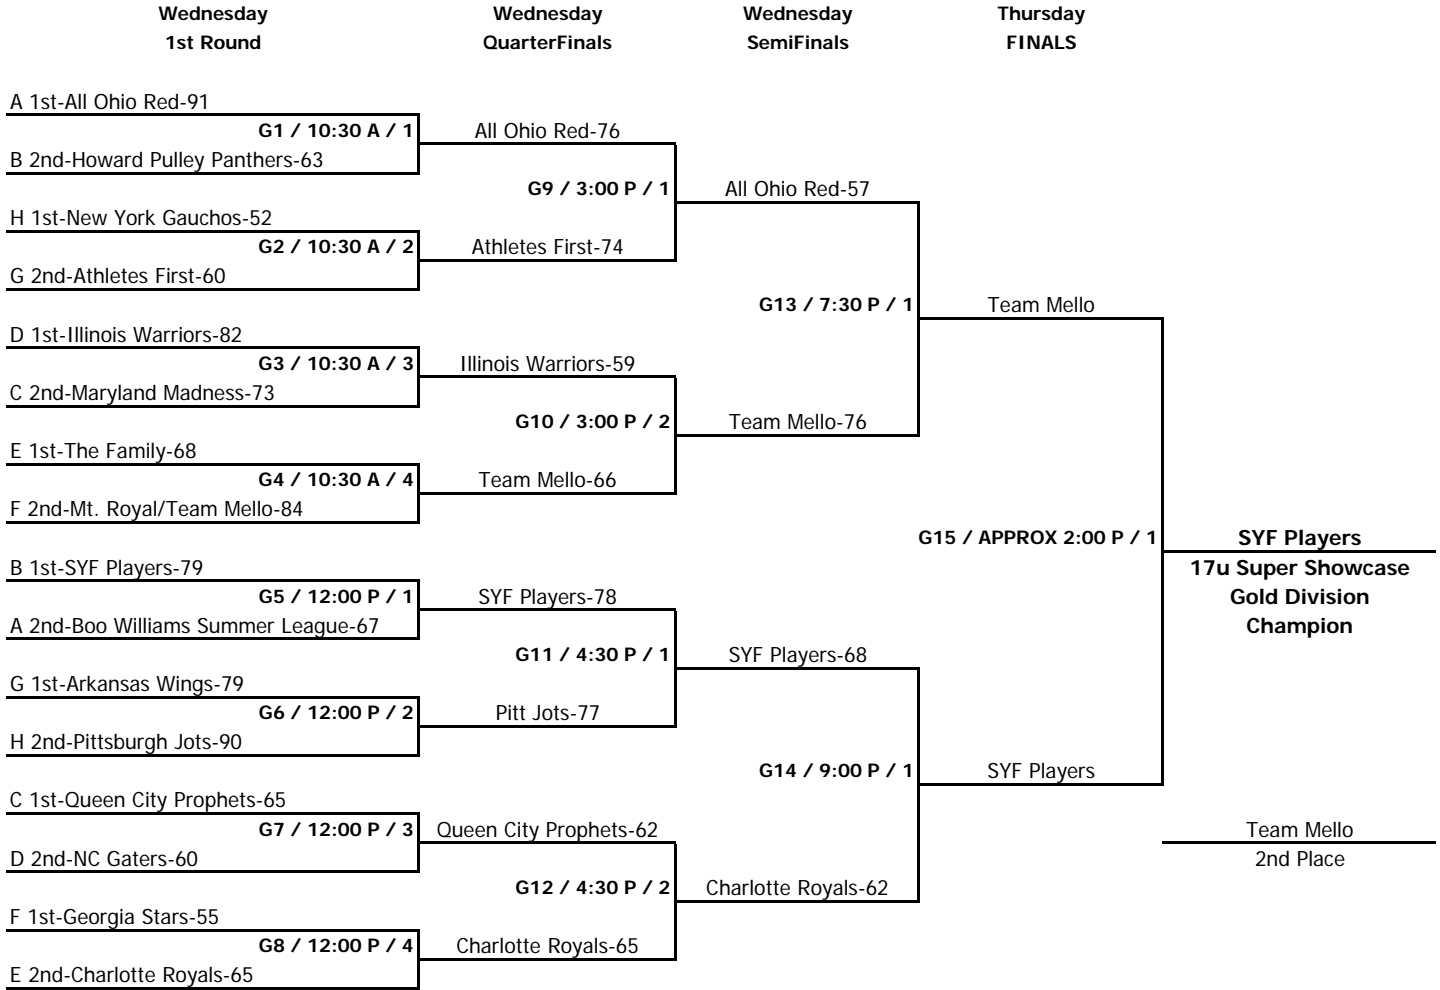

**2006 AAU Boys Basketball 17U SUPER SHOWCASE
GOLD DIVISION BRACKET**

home team listed on top

game # / time / floor

Court: 1 = Disney 1
 2 = Disney 2
 3 = Disney 3
 4 = Disney 4