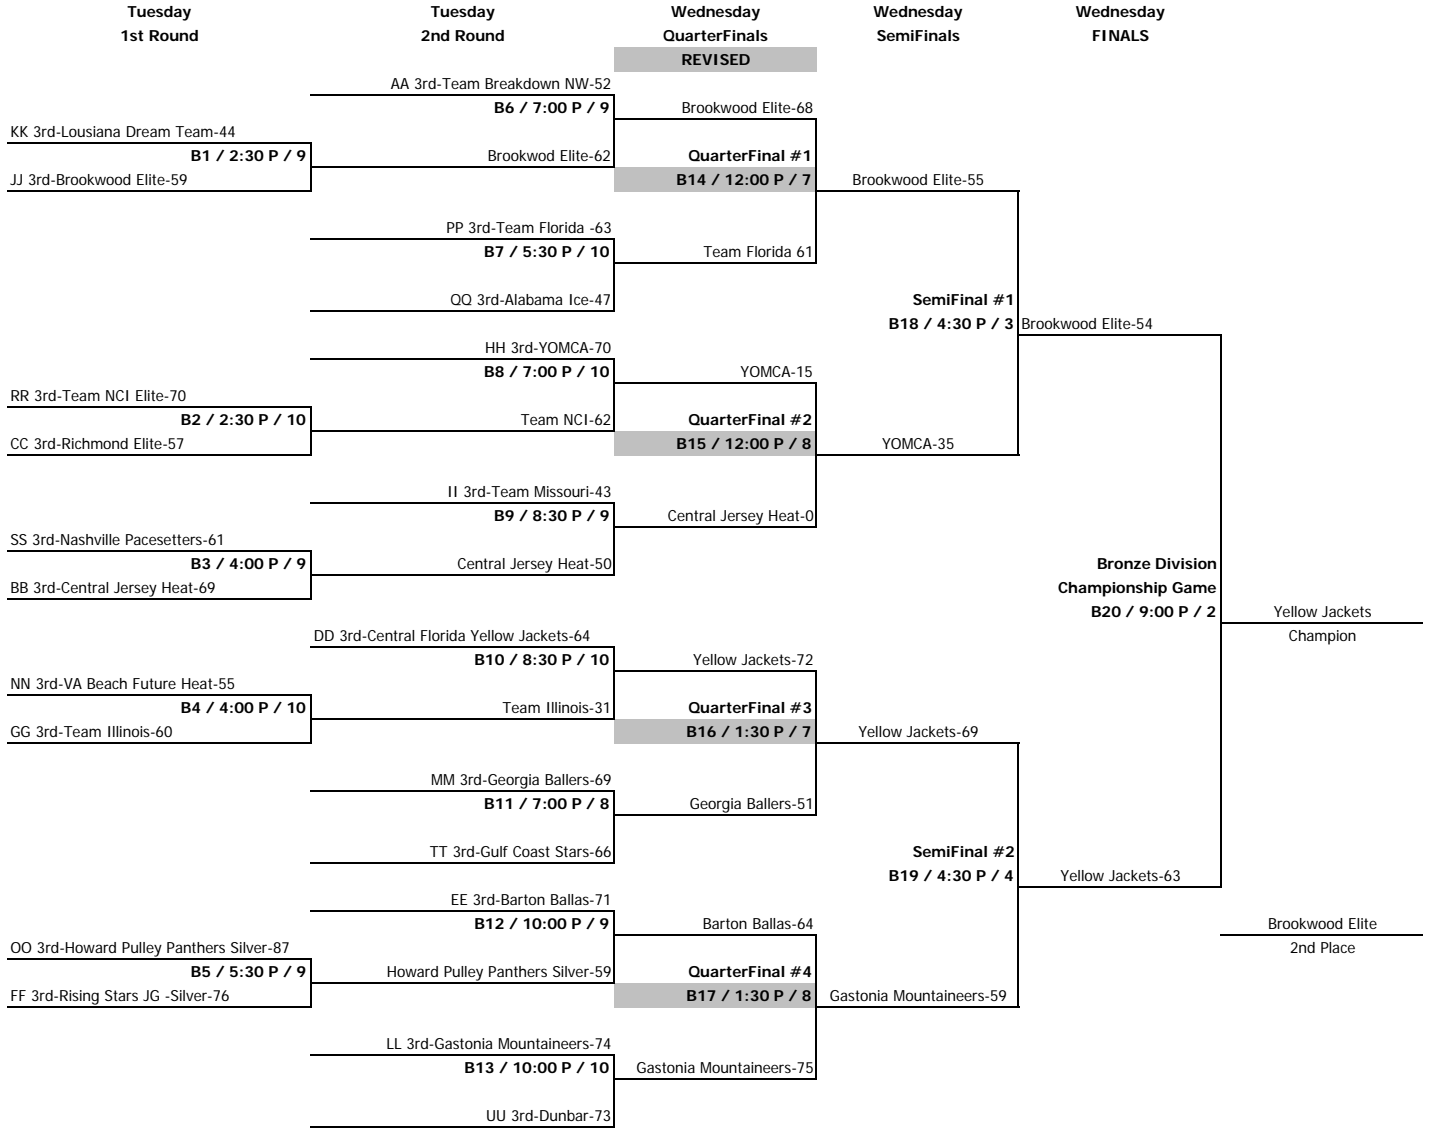

**2006 AAU Boys Basketball 17U SUPER SHOWCASE  
BRONZE DIVISION BRACKET**

home team listed on top

game # / time / site

Sites:

- 1 = Disney 1
- 2 = Disney 2
- 3 = Disney 3
- 4 = Disney 4
- 5 = Disney 5
- 6 = Disney 6

- 7 = Champions 1
- 8 = Champions 2
- 9 = Champions 3
- 10 = Champions 4
- 11 = Cypress Creek
- 12 = Poinciana