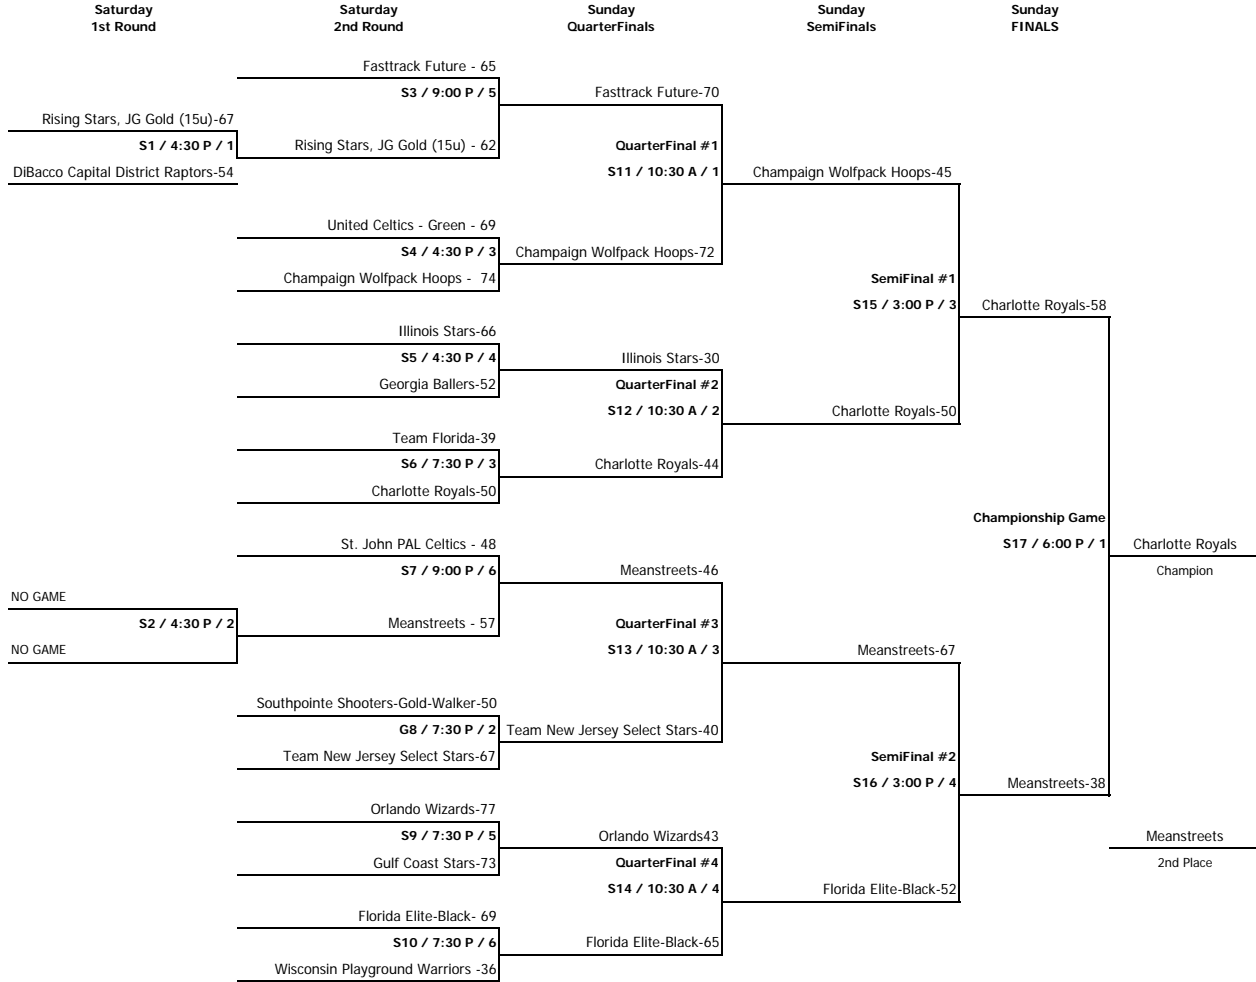

**2006 AAU Boys Basketball SUPER SHOWCASE  
16:Under/10th Grade SILVER DIVISION**

home team listed on top  
game # / time / site

- |        |              |                   |
|--------|--------------|-------------------|
| Sites: | 1 = Disney 1 | 7 = Cypress Creek |
|        | 2 = Disney 2 | 8 = Poinciana     |
|        | 3 = Disney 3 | 9 = Celebration   |
|        | 4 = Disney 4 | 10 = Champions 1  |
|        | 5 = Disney 5 | 11 = Champions 2  |
|        | 6 = Disney 6 |                   |