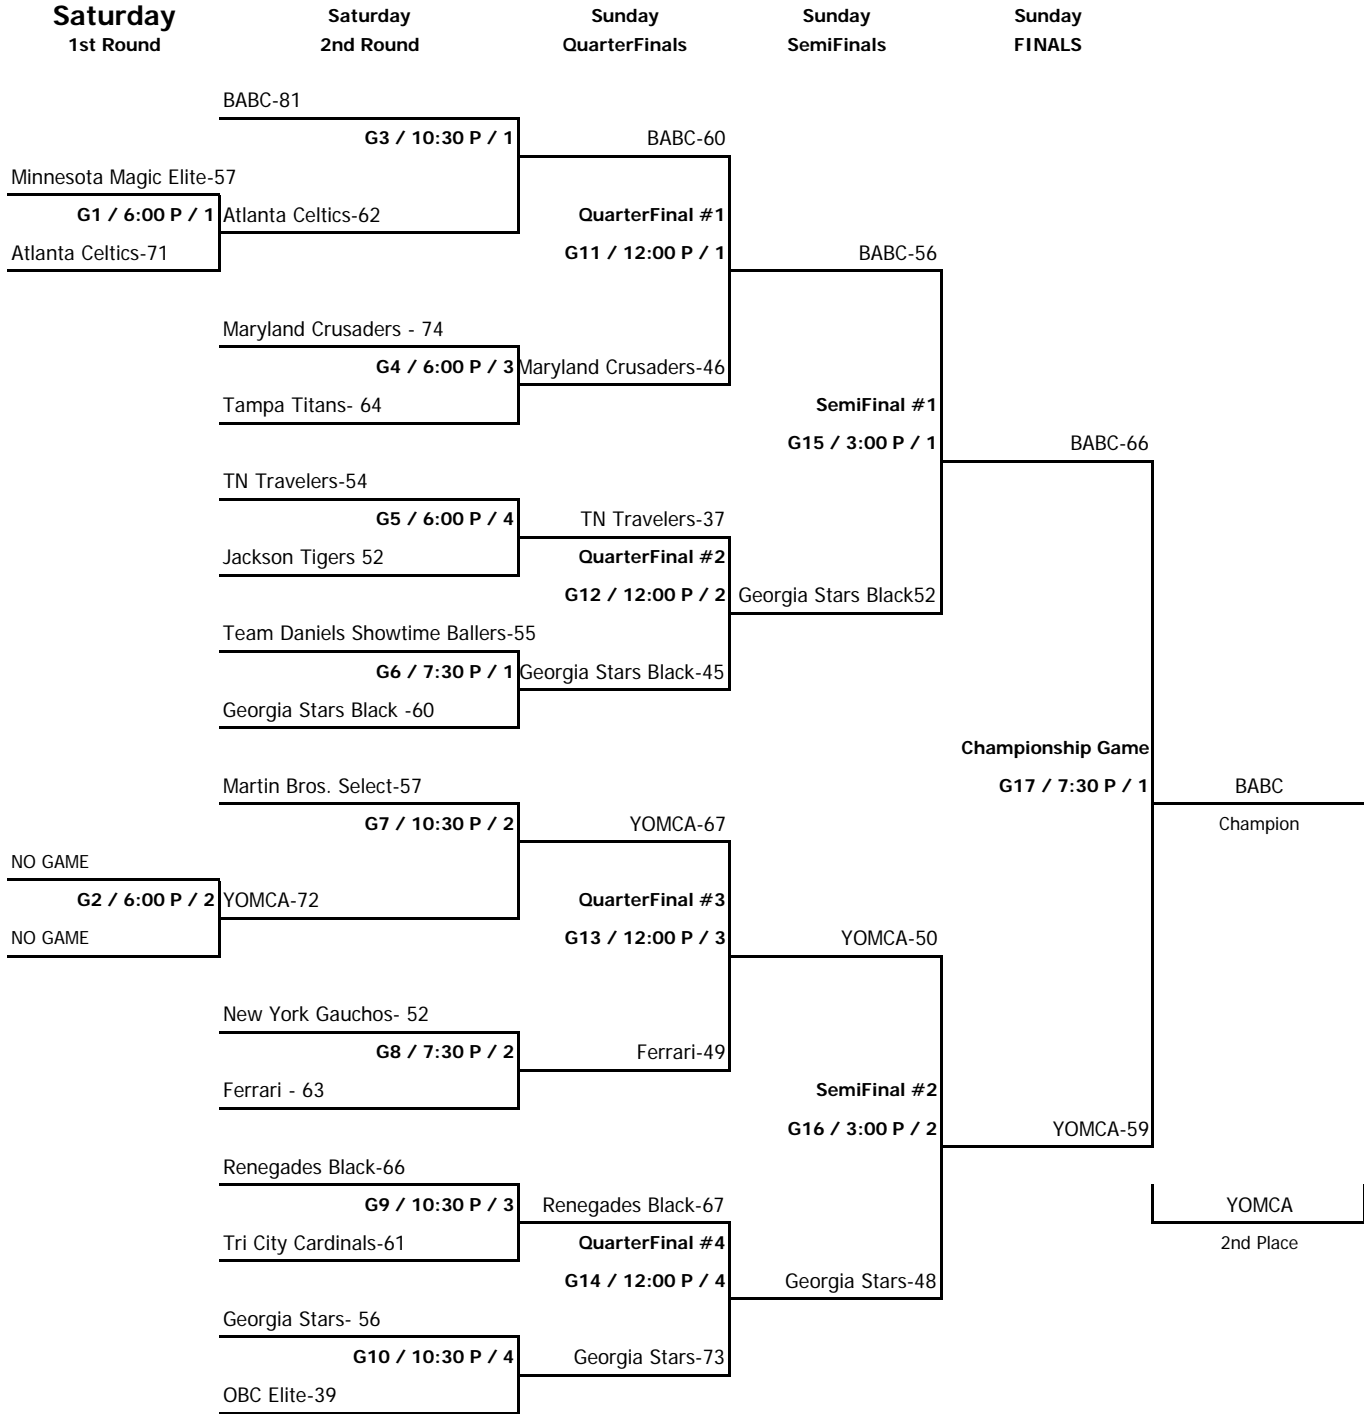

## 2006 AAU Boys Basketball SUPER SHOWCASE 16:Under/10th Grade GOLD DIVISION

- Sites:
- 1 = Disney 1
  - 2 = Disney 2
  - 3 = Disney 3
  - 4 = Disney 4
  - 5 = Disney 5
  - 6 = Disney 6

- 7 = Cypress Creek
- 8 = Poinciana
- 9 = Celebration
- 10 = Champions 1
- 11 = Champions 2

home team listed on top

game # / time / site