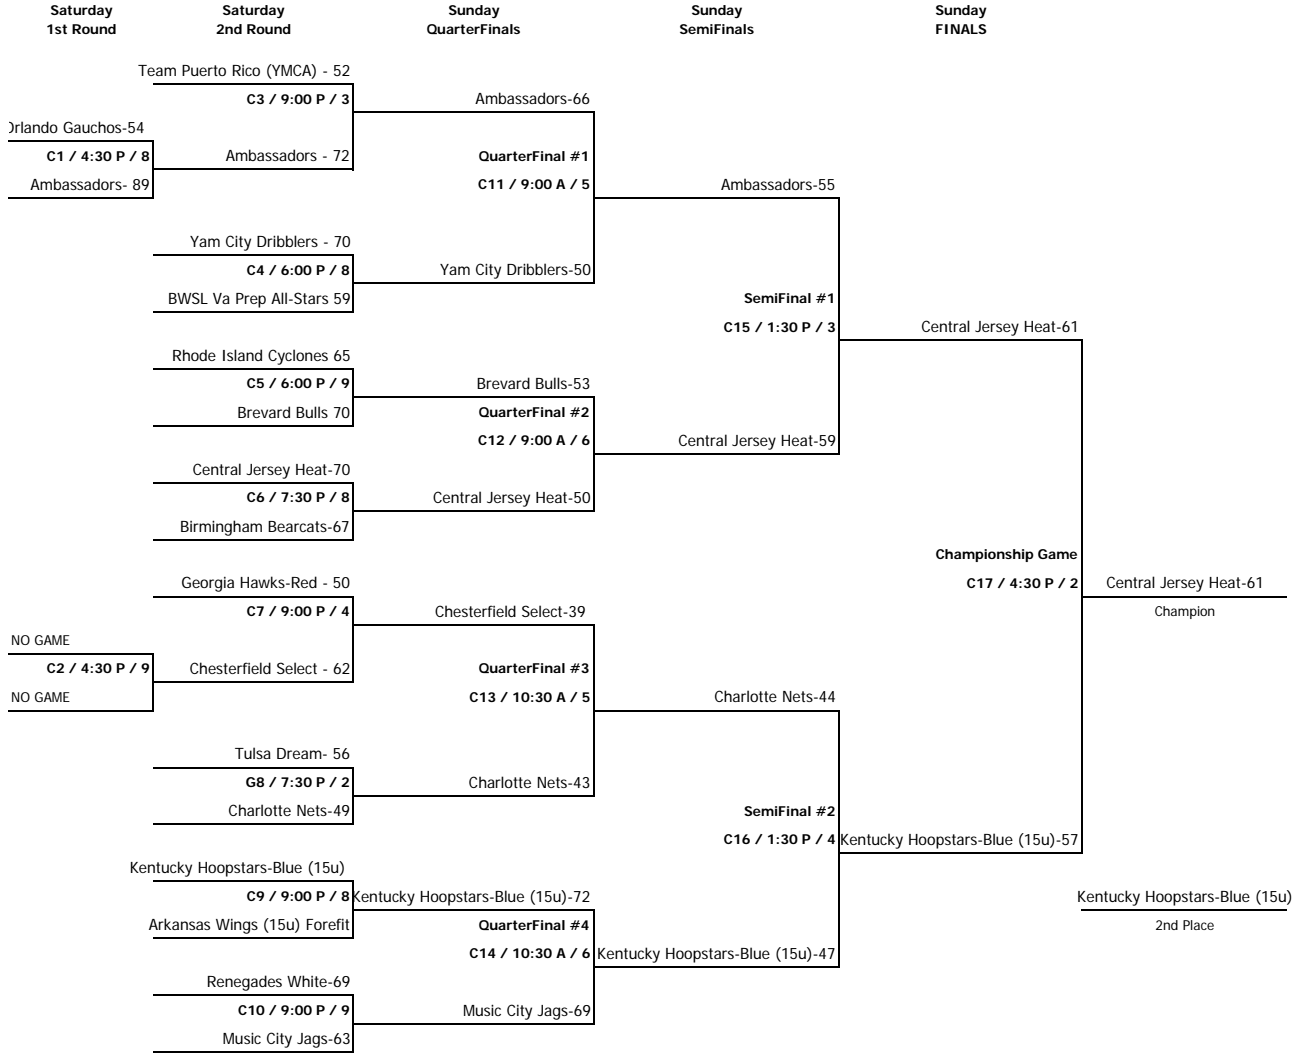

**2006 AAU Boys Basketball SUPER SHOWCASE
16:Under/10th Grade COPPER DIVISION**

home team listed on top
game # / time / site

Sites:
1 = Disney 1
2 = Disney 2
3 = Disney 3
4 = Disney 4
5 = Disney 5
6 = Disney 6

7 = Cypress Creek
8 = Poinciana
9 = Celebration
10 = Champions 1
11 = Champions 2