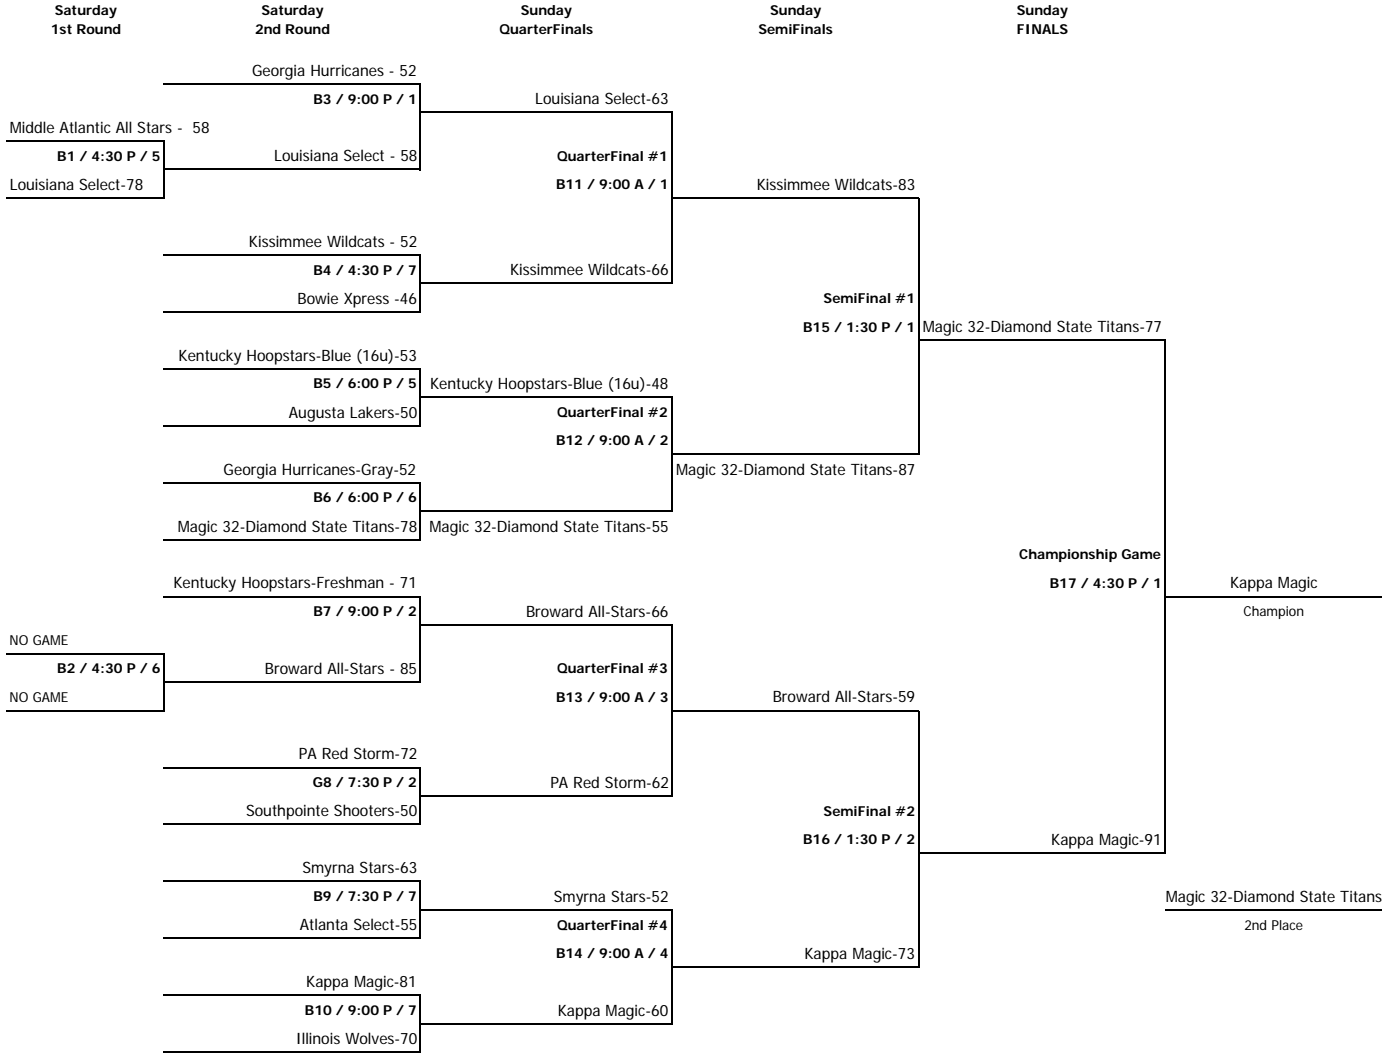

**2006 AAU Boys Basketball SUPER SHOWCASE
16:Under/10th Grade BRONZE DIVISION**

home team listed on top
game # / time / site

Sites: 1 = Disney 1
2 = Disney 2
3 = Disney 3
4 = Disney 4
5 = Disney 5
6 = Disney 6

7 = Cypress Creek
8 = Poinciana
9 = Celebration
10 = Champions 1
11 = Champions 2

**2006 AAU Boys Basketball SUPER SHOWCASE
16:Under/10th Grade BRONZE DIVISION**